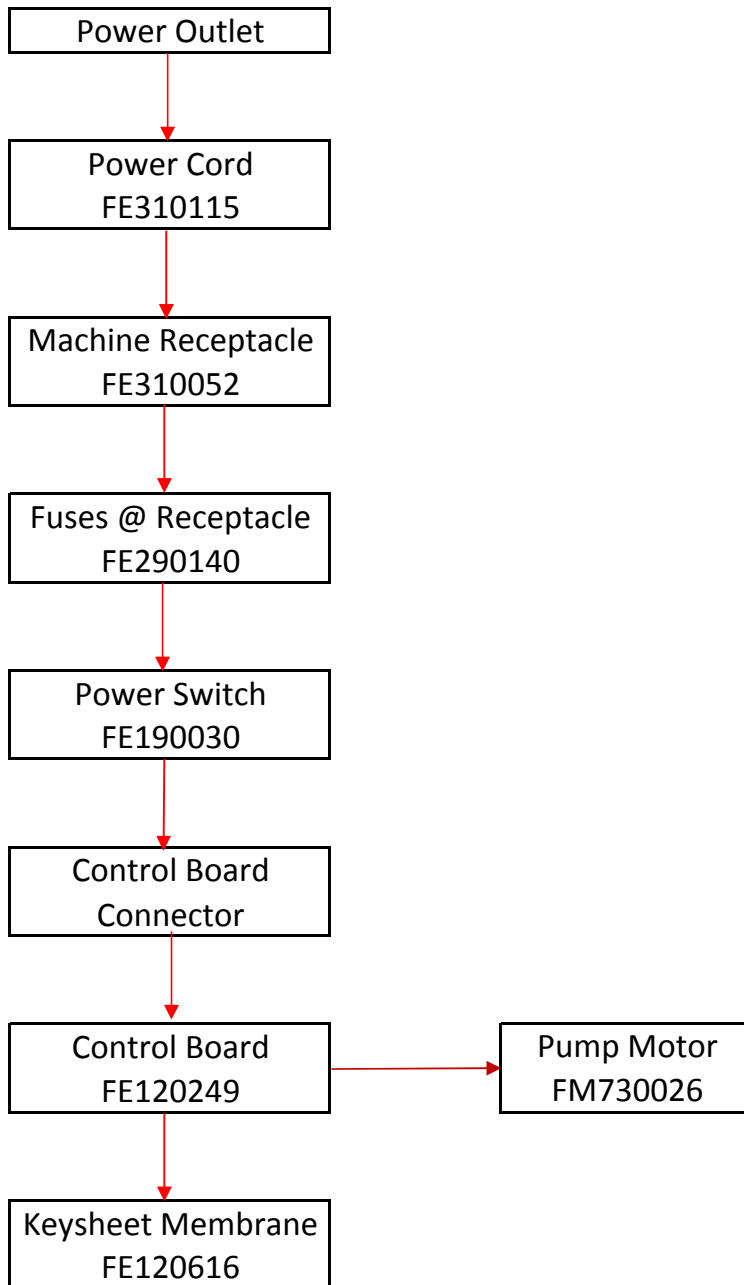

MVS 31X Pump

↓ Power and Signal Lines
are of the same values
120 volt AC